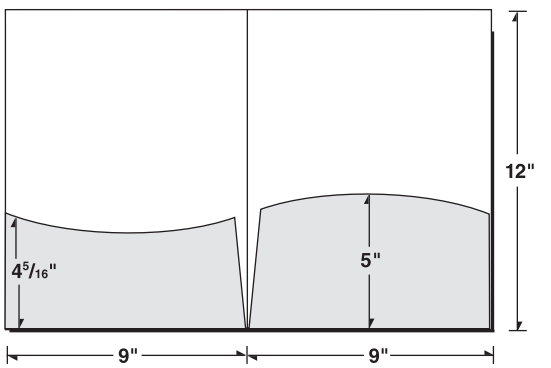

BACK COVER

FRONT COVER

08-80

COPY DIRECTION

BLEEDS:  
Extend 1/8"  
past edge  
of Dieline

COPY DIRECTION

BLEEDS:  
Extend 1/8"  
past edge  
of Dieline

9"

9"

12"

GLUE FLAP - BLEED ONLY AREA  
do not place copy here

GLUE FLAP - BLEED ONLY AREA  
do not place copy here

5"

COPY DIRECTION

BLEEDS:  
Extend 1/8"  
past edge  
of Dieline

4 5/16"

BLEEDS:  
Extend 1/8"  
past edge  
of Dieline

RIGHT POCKET

LEFT POCKET